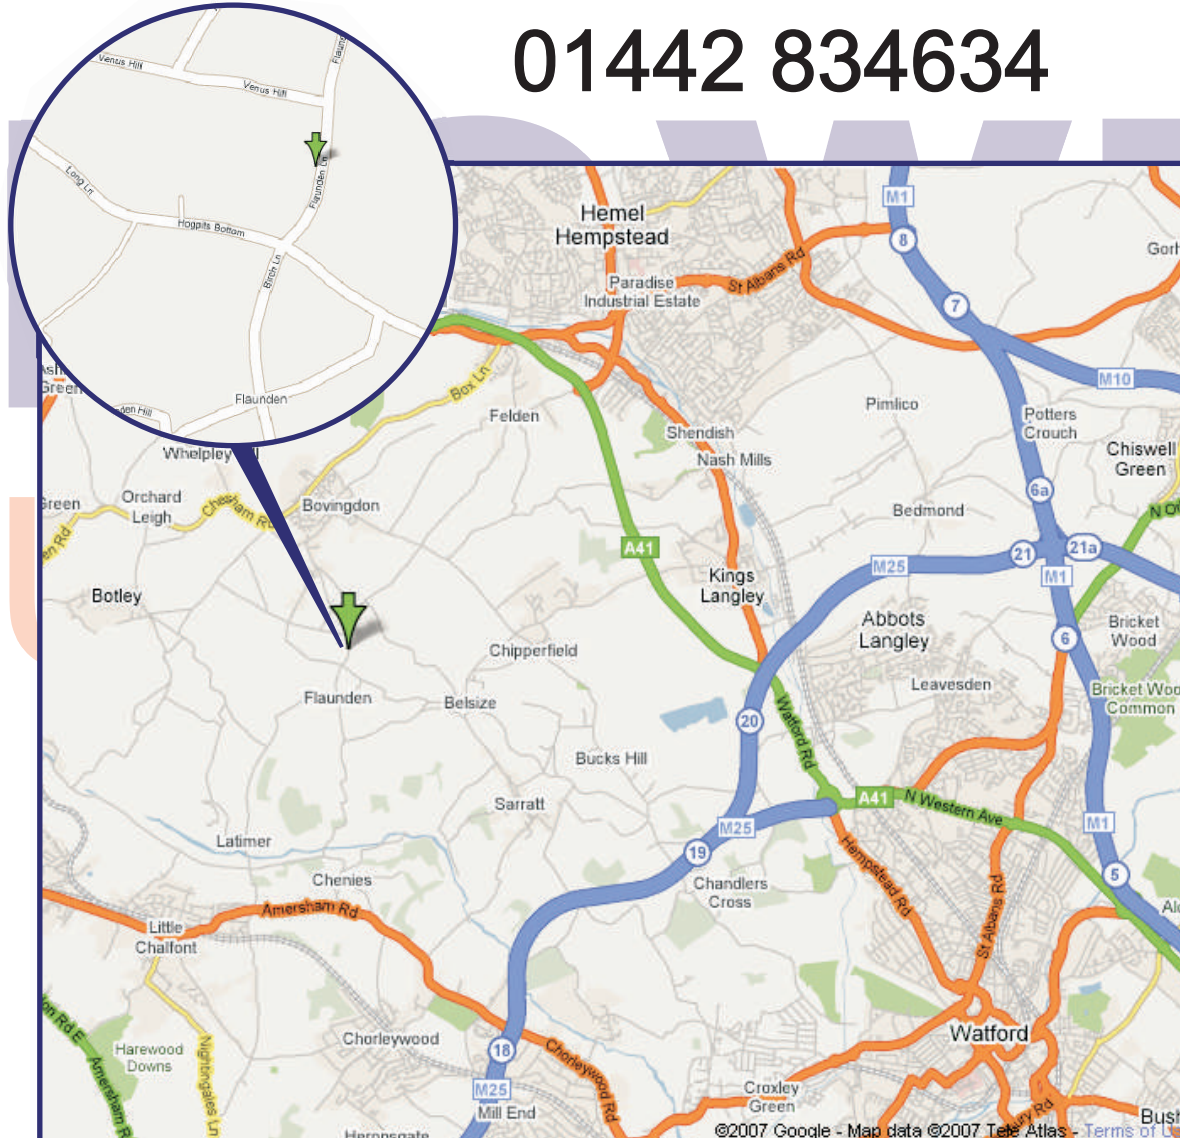

BOWRON
ULTIMATE LININGS

Official Dealer

**Bowron Ultimate Linings,
Hatton House, Flaunden Lane,
Flaunden, Nr Bovington,
Herts, HP3 0PQ.**

01442 834634

From the M25 - Junction 18:

Take a left at the traffic lights, onto Rickmansworth Road.

Follow this road until you see a right turn signposted 'Cheries'.

Take this turn and then bear right, entering Cheries.

Continue straight ahead, onto Latimer Road'.

Take the next right, towards Flaunden.

Follow this road for about two miles and you will find us sign posted on your right (shortly after two sets of cross roads).

From the M1 - Junction 8:

Once you come off the motorway, keep following the A414 (straight ahead at four roundabouts) until you reach The Plough roundabout (a large roundabout circled by mini roundabouts - also known as 'The Magic Roundabout'). Take the third exit onto Station Road.

At the next roundabout, turn right onto London Road.

Follow this past the train station and underneath the railway bridge until you come to two sets of traffic lights in close proximity.

At the second set of lights, take a left onto Box Lane and follow this road for about 2.5 miles into Bovington.

Once you enter Bovington, you will see a pub on your left called The Halfway House and a double mini roundabout. Take a left here, onto the High Street.

Continue through the High Street, and you will go past a 'well' in the road, continue straight ahead, onto Chipperfield Road.

Keep going until you reach a cross roads and take a right onto Flaunden Lane.

Take this road for about 1.5 miles and you will see us signposted on your left (shortly after seeing Venus Hill to your right).